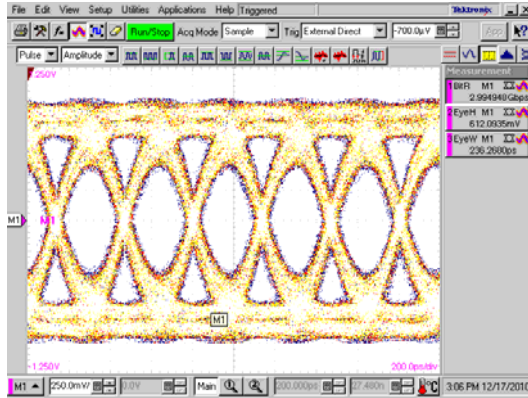

Cable Testing up to and including 4Gbps Data Rates

24 AWG Twin	1100	800	400	--	--	395	390	255	--	--
26 AWG Twin	1050	600	200	--	--	385	330	165	--	--

3Gbps

	Center Eye Height in mVolts					Eye Width in psec				
	10 ft	20 ft	30 ft	40 ft	50 ft	10 ft	20 ft	30 ft	40 ft	50 ft
24 AWG Quad	700	175	0	---	---	220	150	0	---	---
24 AWG Twin	700	400	150	---	---	235	186	25	---	---
26 AWG Twin	650	250	0	---	---	220	125	0	---	---

4Gbps

	Center Eye Height in mVolts					Eye Width in psec				
	10 ft	20 ft	30 ft	40 ft	50 ft	10 ft	20 ft	30 ft	40 ft	50 ft
24 AWG Quad	400	0	---	---	---	125	0	---	---	---
24 AWG Twin	500	100	---	---	---	135	60	---	---	---
26 AWG Twin	400	0	---	---	---	120	0	---	---	---